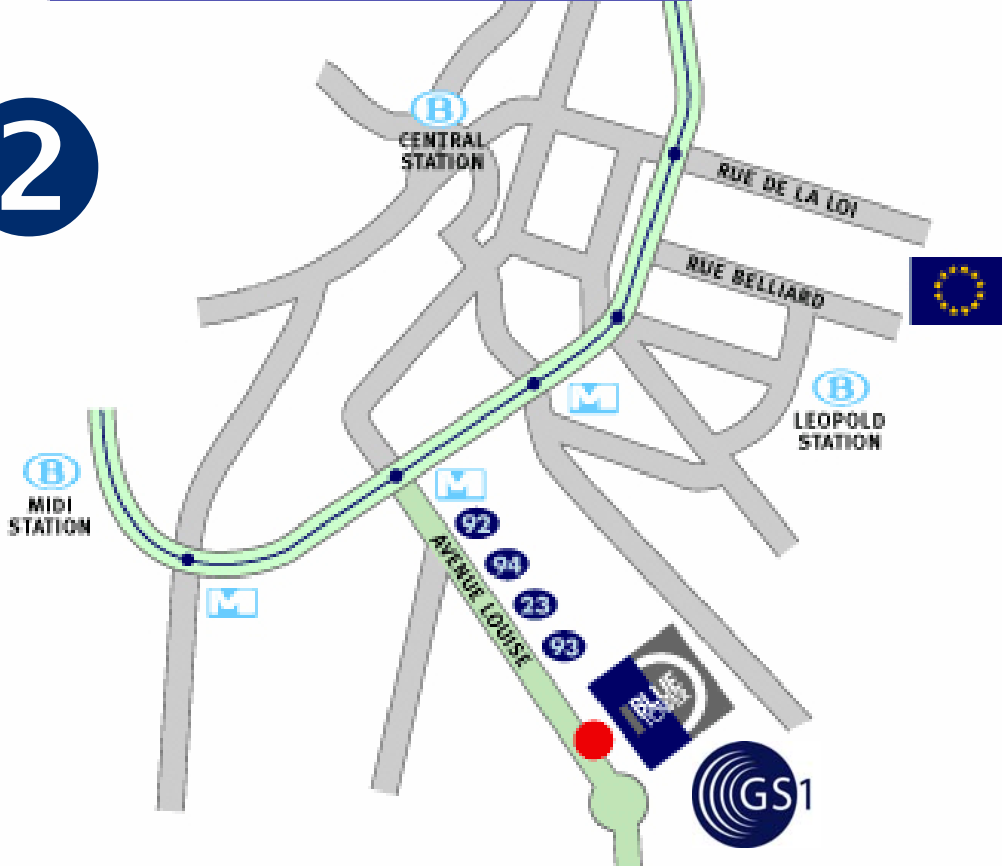

1

2

3

GS1  
Blue Tower,  
Av. Louise 326, bte 10,  
B-1050 Brussels, Belgium

Tel: + 32 2 788 78 00